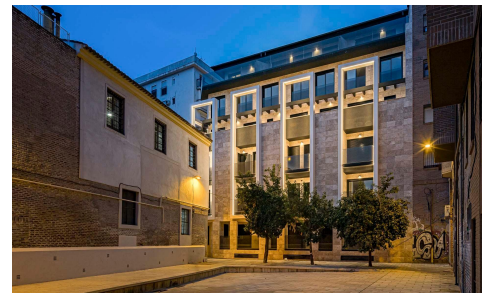

RIS86907M

Penthouse in Murcia

€599,000

3

2

145m²

N/A

N/A

New Build Duplex Penthouses in Murcia City Center Near Plaza MayorExclusive Living in the Heart of MurciaDiscover these spacious new build duplex penthouses located in the very center of Murcia, just steps from Plaza Mayor de Murcia. Set between the historic heart of the city and the commercial area near El Corte Ingles, this development offers a unique opportunity to enjoy modern comfort in one of the most sought after urban locations in the Region of Murcia.Murcia is known for its vibrant city life, impressive Baroque architecture, renowned gastronomy and pleasant climate throughout the year. Living in the city center means having restaurants, boutiques, cultural venues, schools and all essential. (Ask for More Details)