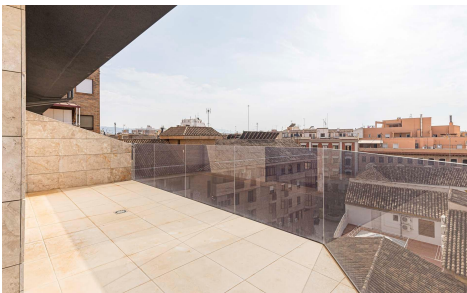

3

2

145m²

N/A

N/A

New Build Duplex Penthouses in Murcia City Center Near Plaza MayorExclusive Living in the Heart of MurciaDiscover these spacious new build duplex penthouses located in the very center of Murcia, just steps from Plaza Mayor de Murcia. Set between the historic heart of the city and the commercial area near El Corte Ingles, this development offers a unique opportunity to enjoy modern comfort in one of the most sought after urban locations in the Region of Murcia.Murcia is known for its vibrant city life, impressive Baroque architecture, renowned gastronomy and pleasant climate throughout the year. Living in the city center means having restaurants, boutiques, cultural venues, schools and all essential. (Ask for More Details)