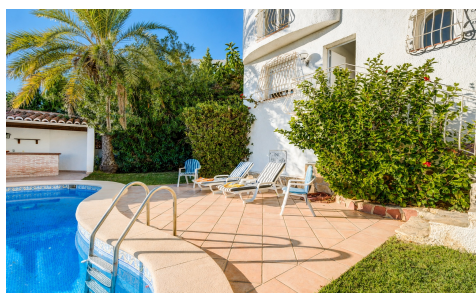

3

2

191m²

850m²

Panoramic Sea Views | Sun-Drenched Terraces | Peaceful Residential Setting

For those who dream of long, warm Mediterranean summers with the sea always in view, this beautifully maintained villa delivers exactly that. Tucked away in the tranquil residential area between Granadella and Costa Nova, the property sits on an elevated 900m² plot, giving the 130m² home a rare sense of privacy and space, along with sweeping views over Jávea's blue waters.

The Home

Spread across two levels, the villa is arranged to make the most of its elevated position and sea outlook.