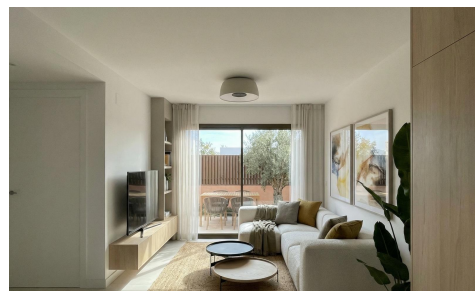

RIS90800D

Quad House in Torre Pacheco

€272,900

2

2

77m²

150m²

New-build villas at El Alba Mediterranean Resort, in Torre Pacheco. Modern living in a growing tourist destination. Discover this exclusive new-build development comprising just 6 detached and semi-detached villas located at El Alba Mediterranean Resort, in Torre Pacheco, Murcia. This up-and-coming residential area combines modern architecture, leisure facilities and a relaxed Mediterranean lifestyle. Situated between the Terrazas de la Torre golf club and the town of Roldán, the location offers tranquillity without sacrificing proximity to all essential amenities, such as supermarkets, restaurants, bars and banks. Contemporary villas with private outdoor space. These modern villas are laid out over a single storey and feature 2 bedrooms and 2