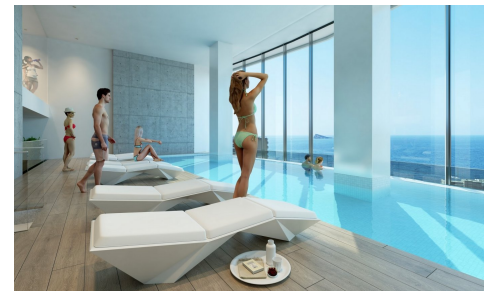

RIS66350J

Apartment in Benidorm

€690,000

2

2

80m²

N/A

NEW CONSTRUCTION RESIDENTIAL IN PLAYA PONIENTE DE BENIDORM !!! New residential sea views with 220 homes with 2, 3 and 4 bedrooms in a glass tower with spacious terraces with views. Equipment : Appliances: Hood, Oven and touch-control induction hob, Refrigerator, Dishwasher, Washing machine, Pre-installation for dryer and microwave. Shower screen with safety glass, Mirror, Lighting with LED spotlights Air conditioner Aerothermy The common areas are equipped with an adult pool, a children's pool, a spa, jacuzzis, a chill out area, a children's play area, two paddle courts, a garage, etc  The Alicante coast is well known for its mild temperatures and its more than 200