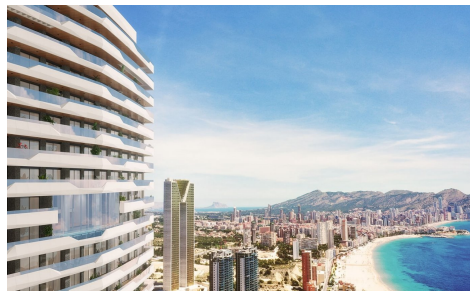

RIS66350J

Apartment in Benidorm

€690,000

2

2

80m²

N/A

NEW CONSTRUCTION RESIDENTIAL IN PLAYA PONIENTE DE BENIDORM !!! New residential sea views with 220 homes with 2, 3 and 4 bedrooms in a glass tower with spacious terraces with views. Equipment : Appliances: Hood, Oven and touch-control induction hob, Refrigerator, Dishwasher, Washing machine, Pre-installation for dryer and microwave. Shower screen with safety glass, Mirror, Lighting with LED spotlights Air conditioner Aerothermy The common areas are equipped with an adult pool, a children's pool, a spa, jacuzzis, a chill out area, a children's play area, two paddle courts, a garage, etc  The Alicante coast is well known for its mild temperatures and its more than 200