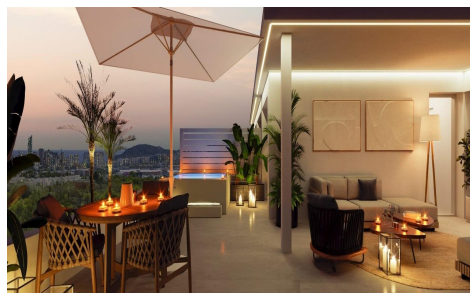

RIS72781V

Penthouse in Finestrat

€675,000

3

2

108m<sup>2</sup>

N/A

Luxury New Build Apartments and Townhouses in Sierra Cortina Resort&#13;&#13;Discover an exclusive new residential development of luxury apartments and townhouses located in the prestigious Sierra Cortina Resort, one of the most desirable residential areas on the Costa Blanca North. Surrounded by mountains and Mediterranean landscapes, this gated community with 24 hour security offers privacy, tranquillity and a sophisticated lifestyle just 3 km from the beaches of Benidorm and Finestrat.&#13;&#13;Designed to combine elegance, comfort and investment potential, this boutique development is ideal for those seeking a modern home close to nature while remaining connected to all services, leisure facilities and the vibrant Costa Blanca