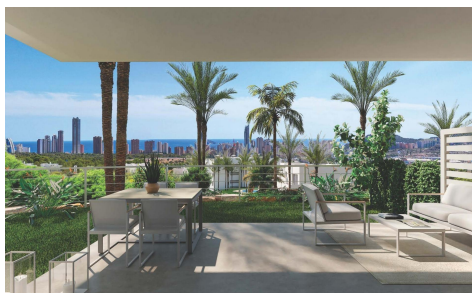

RIS72781V

Penthouse in Finestrat

€675,000

3

2

108m<sup>2</sup>

N/A

Luxury New Build Apartments and Townhouses in Sierra Cortina Resort&#13;&#13;Discover an exclusive new residential development of luxury apartments and townhouses located in the prestigious Sierra Cortina Resort, one of the most desirable residential areas on the Costa Blanca North. Surrounded by mountains and Mediterranean landscapes, this gated community with 24 hour security offers privacy, tranquillity and a sophisticated lifestyle just 3 km from the beaches of Benidorm and Finestrat.&#13;&#13;Designed to combine elegance, comfort and investment potential, this boutique development is ideal for those seeking a modern home close to nature while remaining connected to all services, leisure facilities and the vibrant Costa Blanca