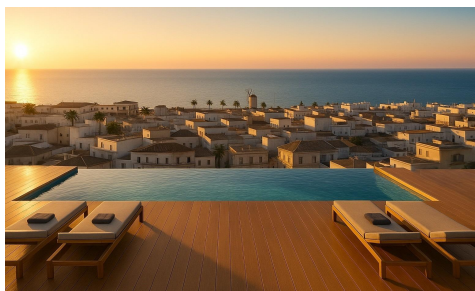

RIS88109C

Studio in Lo Pagan

€158,900

0

1

44m<sup>2</sup>

N/A

New Build Tourist Apartments Near the Beach in Lo Pagan, San Pedro del Pinatar&#13;&#13;Exclusive Coastal Residential with Tourist License&#13;This new build residential complex consists of 17 modern tourist licensed apartments located in Lo Pagan, San Pedro del Pinatar, just 700 meters from the beach. Situated in one of the most attractive areas of the Mar Menor, this development offers an excellent opportunity to enjoy the Mediterranean lifestyle while benefiting from strong rental investment potential. Lo Pagan is a well established coastal area known for its relaxed atmosphere, natural mud baths and proximity to both the Mar Menor and the Mediterranean Sea&#13;&#13;Modern Studios and One Bedroom Apartments&#13;The project