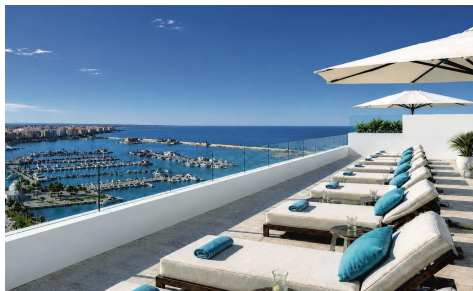

RIS46766J

Penthouse in Torrevieja

€320,000

1

1

50m²

N/A

Luxury New Build Apartments Near Torrevieja Marina and Playa del Cura; Exclusive Apartments in the Heart of Torrevieja; Discover this elegant new residential development of just 23 luxury apartments located in one of the most desirable areas of Torrevieja, only 100 meters from the marina promenade and 400 meters from Playa del Cura. Perfectly positioned in the vibrant city center, this boutique building offers modern Mediterranean living surrounded by restaurants, shops, supermarkets, cafés and all essential daily services within walking distance; Torrevieja is one of the most popular destinations on the Costa Blanca, famous for its year-round sunshine, lively atmosphere, beautiful beaches and excellent infrastructure. With