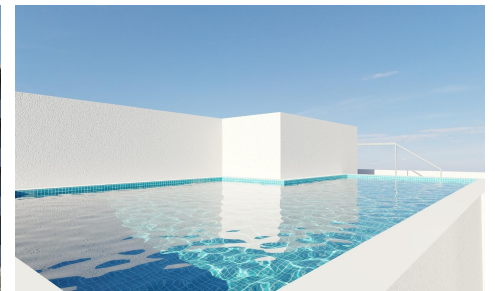

RIS24011H

Penthouse in Torrevieja

€419,000

2

2

103m²

N/A

New Build Apartments in Torrevieja Just 400 m from Playa del Cura Prime Location in the Heart of Torrevieja Discover these brand new apartments and penthouses in one of the most sought after areas of Torrevieja, only 400 m from Playa del Cura and just 150 m from the seafront promenade. Located in the city centre, this vibrant neighborhood offers all essential services within walking distance, including supermarkets, shops, restaurants, cafes and public transport. Torrevieja is a well known coastal city on the Costa Blanca, famous for its mild Mediterranean climate, lively atmosphere and year round lifestyle by the sea. Modern Apartments with Spacious Layouts This exclusive new development consists of only 12