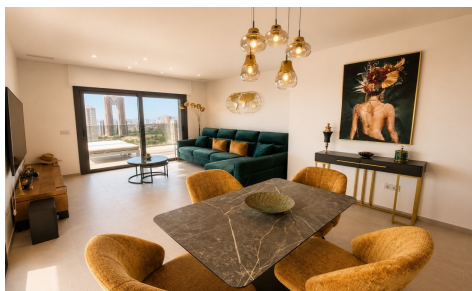

3

2

128m²

N/A

THE VIEW EVERYONE WANTS... THE SKY RESIDENCE ONLY A FEW WILL OWN.....

EXCLUSIVE LISTING - EAGLE TOWER, PONIENTE BEACH, BENIDORM

A rare opportunity to own one of the finest apartments in the iconic Eagle Tower, one of Benidorm's most prestigious new developments.

Situated on the 22nd floor, this spectacular corner apartment offers jaw dropping 360° panoramic views across the Mediterranean coastline, Benidorm skyline, surrounding mountain ranges, and even as far as the Peñón de Ifach in Calpe.

From sunrise to sunset, every room and terrace captures an ever changing backdrop of sea, city